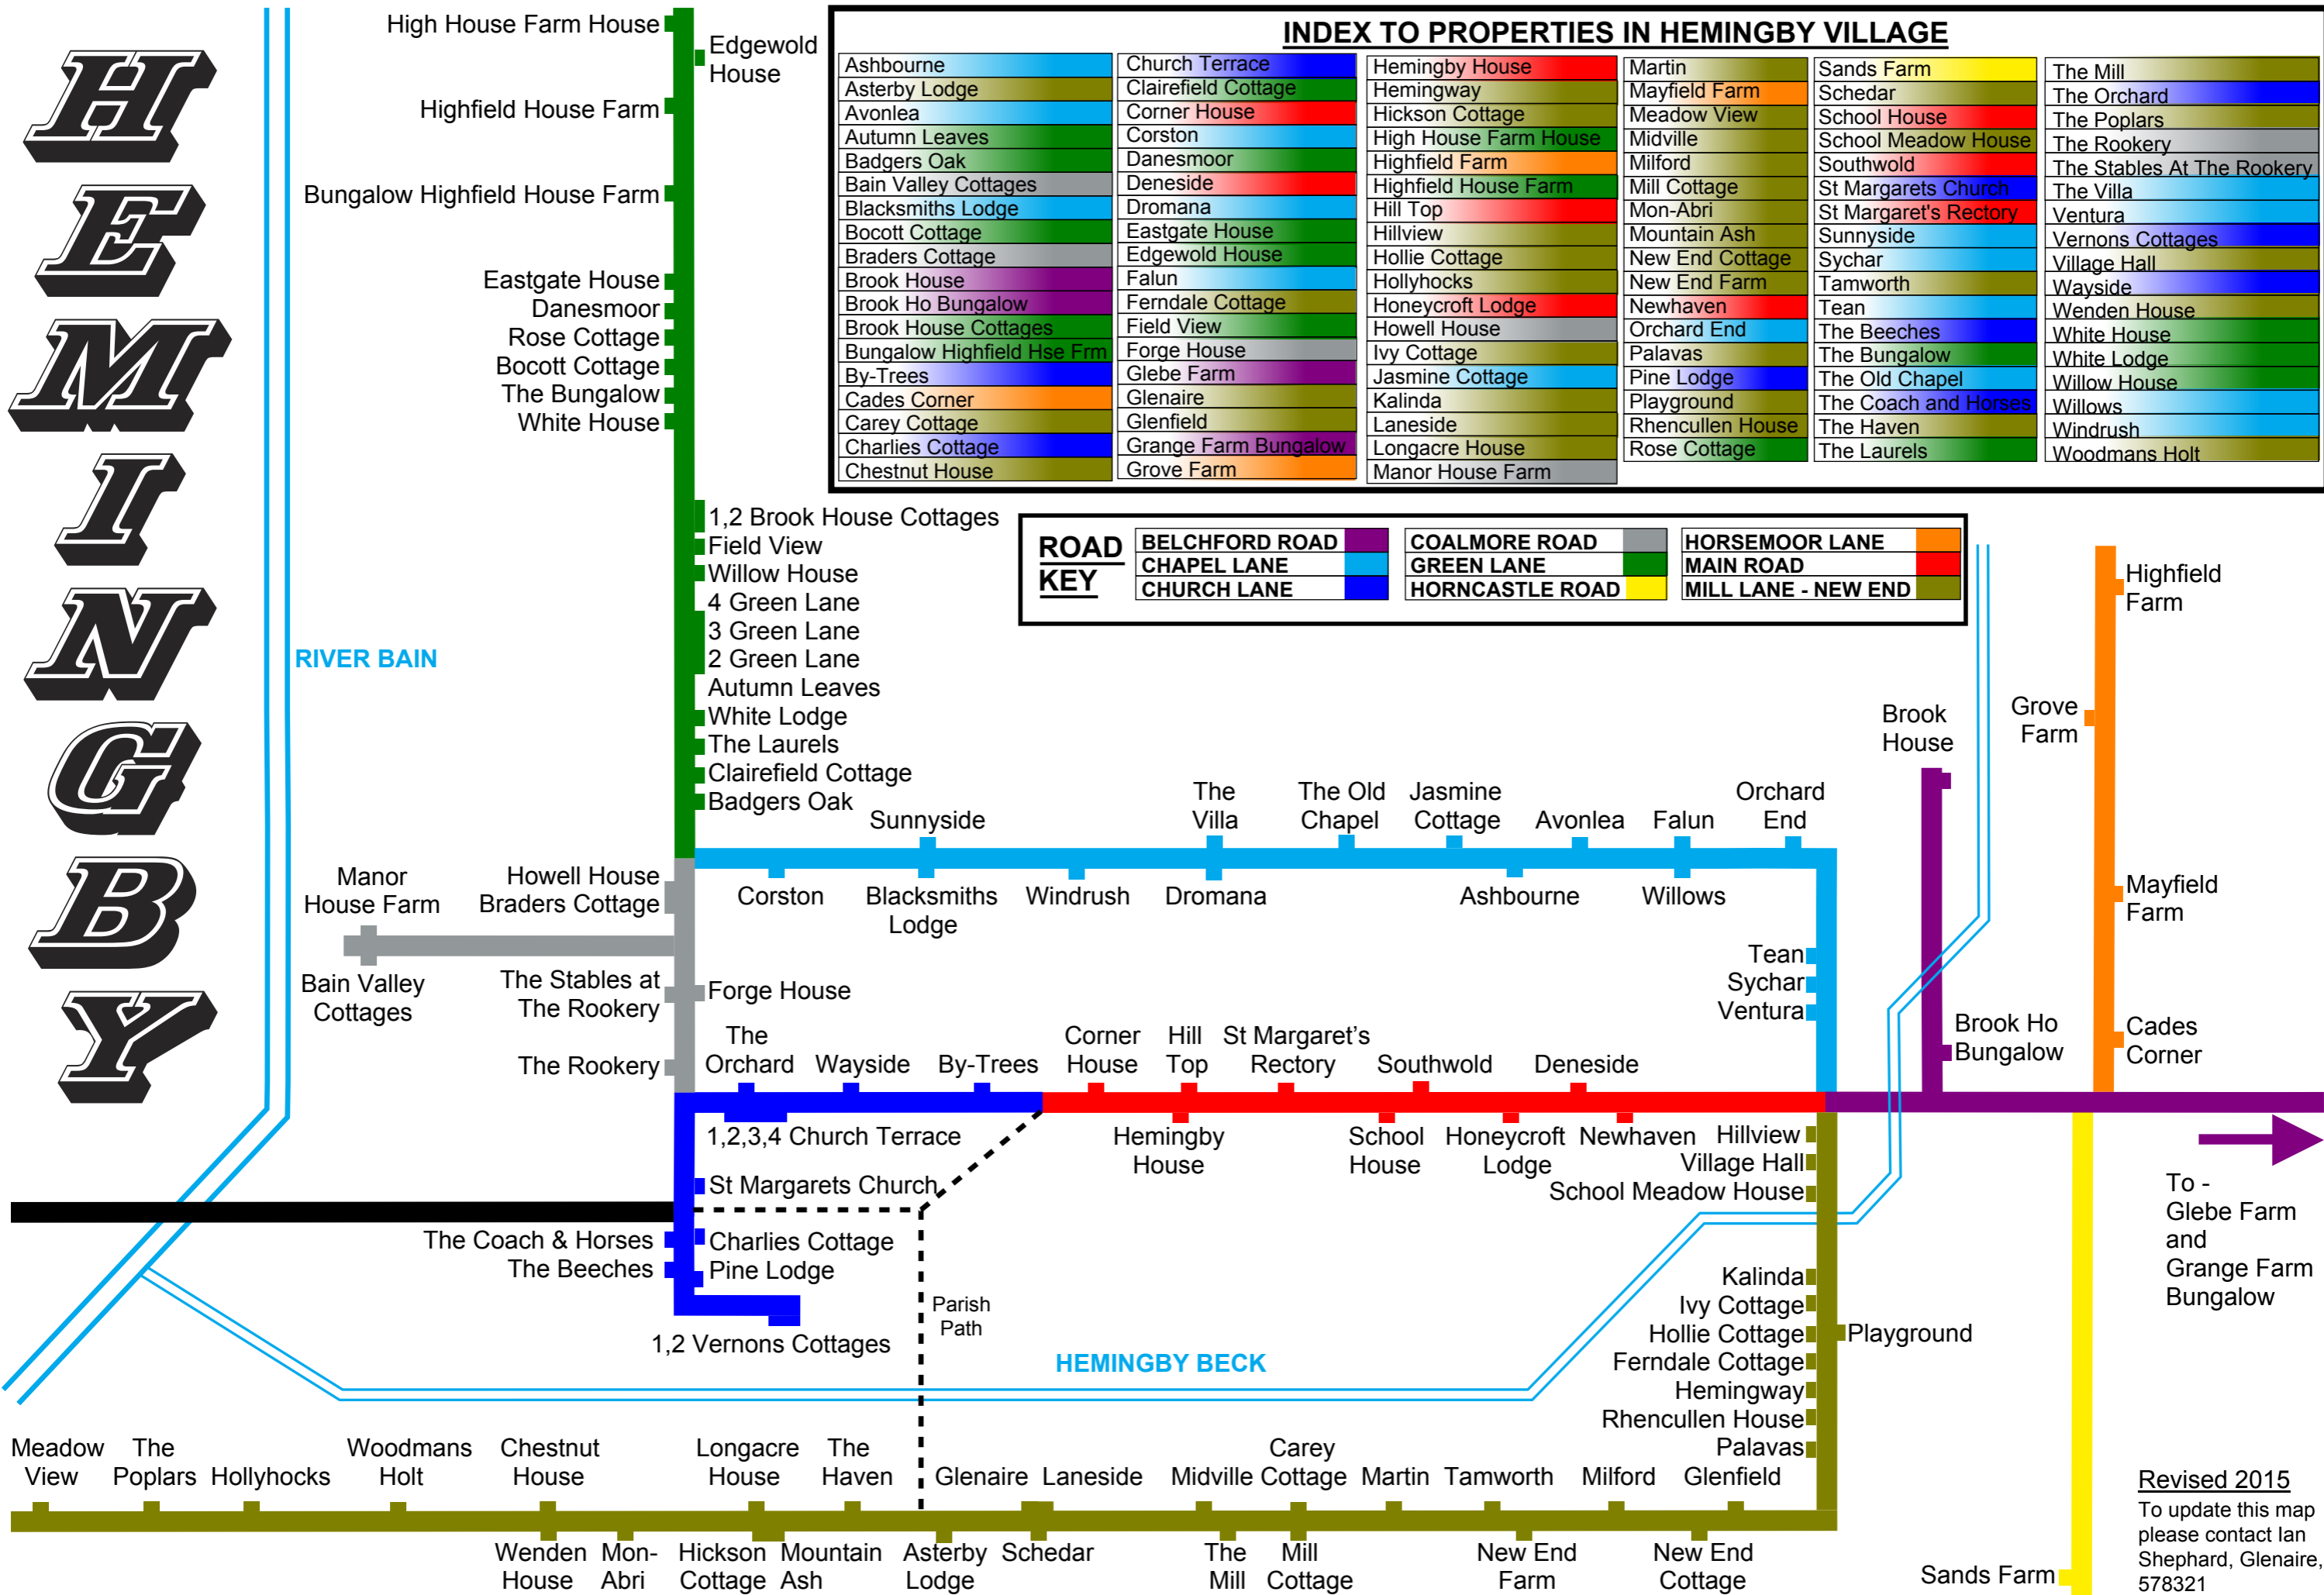

# HEMINGBY

## INDEX TO PROPERTIES IN HEMINGBY VILLAGE

Ashbourne	Church Terrace	Hemingby House	Martin	Sands Farm	The Mill
Asterby Lodge	Clairefield Cottage	Hemingway	Mayfield Farm	Schedar	The Orchard
Avonlea	Corner House	Hickson Cottage	Meadow View	School House	The Poplars
Autumn Leaves	Corston	High House Farm House	Midville	School Meadow House	The Rookery
Badgers Oak	Danesmoor	Highfield Farm	Milford	Southwold	The Stables At The Rookery
Bain Valley Cottages	Deneside	Highfield House Farm	Mill Cottage	St Margarets Church	The Villa
Blacksmiths Lodge	Dromana	Hill Top	Mon-Abri	St Margaret's Rectory	Ventura
Bocott Cottage	Eastgate House	Hillview	Mountain Ash	Sunnyside	Vernons Cottages
Braders Cottage	Edgewold House	Hollie Cottage	New End Cottage	Sychar	Village Hall
Brook House	Falun	Hollyhocks	New End Farm	Tamworth	Wayside
Brook Ho Bungalow	Ferndale Cottage	Honeycroft Lodge	Newhaven	Tean	Wenden House
Brook House Cottages	Field View	Howell House	Orchard End	The Beeches	White House
Bungalow Highfield Hse Frm	Forge House	Ivy Cottage	Palavas	The Bungalow	White Lodge
By-Trees	Glebe Farm	Jasmine Cottage	Pine Lodge	The Old Chapel	Willow House
Cades Corner	Glenaire	Kalinda	Playground	The Coach and Horses	Willows
Carey Cottage	Glenfield	Laneside	Rhencullen House	The Haven	Windrush
Charlies Cottage	Grange Farm Bungalow	Longacre House	Rose Cottage	The Laurels	Woodmans Holt
Chestnut House	Grove Farm	Manor House Farm			

<b>ROAD KEY</b>	BELCHFORD ROAD	COALMORE ROAD	HORSEMOOR LANE
	CHapel LANE	GREEN LANE	MAIN ROAD
	CHURCH LANE	HORNCastle ROAD	MILL LANE - NEW END

Revised 2015  
 To update this map please contact Ian Shephard, Glenaire, 578321